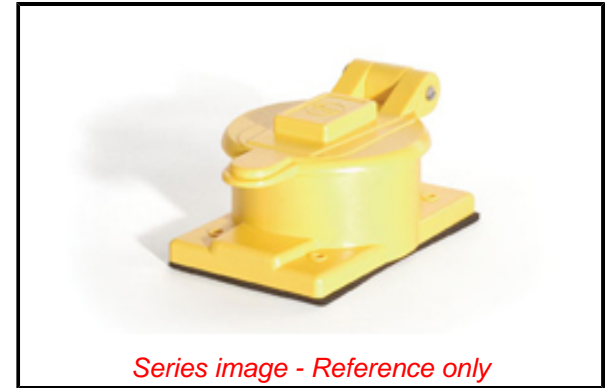

PLEASE CHECK WWW.MOLEX.COM FOR LATEST PART INFORMATION

Part Number: [1301470146](#)
Status: **Active**
Overview: [Watertite Extreme Wet-Location Wiring Solutions](#)
Description: Watertite Extreme Receptacle Flip Coverplate with California Style Locking Blade, 2 Pole/3 Wire, Non-NEMA, 480V

Documents:

[Brochure (PDF)](#) [RoHS Certificate of Compliance (PDF)](#)

Agency Certification

UL E68122

General

Product Family	Wiring Devices
Series	130147
IP Rating	IP67
NEMA Configuration	Non-NEMA Locking
Overview	Watertite Extreme Wet-Location Wiring Solutions
Product Name	Watertite Extreme
Receptacle Type	Single
Specialty	N/A
Taxonomy	Wiring Devices
Type	Receptacle
UPC	78678834085

Physical

Flange	No
Flip Lid	Yes
Gender	Female
Length	N/A
Locking Blade	Yes
Poles	2-pole/3-wire

Electrical

Cord Type	N/A
Current - Maximum per Contact	20.0A
GFCI	No
Lighted Connector	No
Voltage - Maximum	480V

Material Info

Engineering Number	67W64

EU ELV

Not Reviewed

EU RoHS

Not Reviewed

REACH SVHC

Not Reviewed

Halogen-Free

Status

Not Reviewed

For more information, please visit [Contact US](#)

China ROHS

Not Reviewed

ELV

Not Reviewed

RoHS Phthalates

Not Reviewed

Search Parts in this Series

[130147 Series](#)